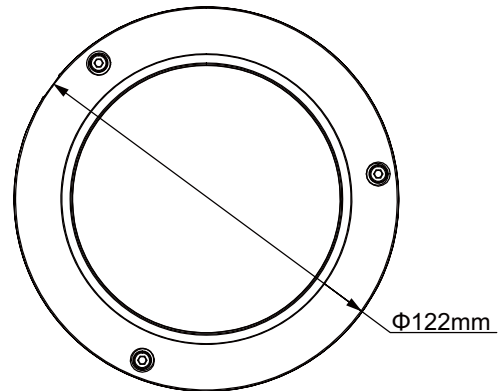

< 8 \$&!JF @/!&, %&N

2.1Megapixel 1080P Vandal-proof WDR IR HDCVI Dome Camera

Features

- 1/2.7" 2.1Megapixel CMOS
- 25/30fps@1080P, 25/30/50/60fps@720P
- High speed, long distance real-time transmission
- HD and SD dual-output
- OSD Menu, control over coaxial cable
- WDR(120dB), Day/Night(ICR), AWB, AGC, BLC, 3DNR
- 2.7~12mm motorized lens
- Max. IR LEDs length 30m, Smart IR
- IP67, IK10, DC12V

Technical Specifications

Model	< 8 \$&!J F @!&, %&N
Camera	
Image Sensor	1/2.7" 2.1Megapixel CMOS
Effective Pixels	1928(H)×1088(V)
Electronic Shutter	1/3s~1/300,000s
Video Frame Rate	25/30/50/60fps@720P; 25/30fps@1080P
Synchronization	Internal
Min. Illumination	0.03Lux/F1.4, 0Lux IR on
Video Output	1-channel BNC HDCVI high definition video output & CVBS standard definition video output
Camera Features	
Max. IR LEDs Length	30m, Smart IR
Day/Night	Auto(ICR) / Color / B/W
Backlight Compensation	120dB True WDR
Noise Reduction	2D/3D
OSD Menu	Multi-language
Lens	
Focal Length	2.7~12mm
Angle of View	H: 99° ~37°
Lens Type	Motorized / Fixed Iris
Mount Type	Φ14
General	
Power Supply	DC12V±25%
Power Consumption	Max 5W
Working Environment	-30°C~+60°C / Less than 95%RH (no condensation)
Transmission Distance	Over 500m via 75-3 coaxial cable
Ingress Protection	IP67 & IK10
Dimensions	Φ122mm×89mm
Weight	0.45kg
Material	Metal

< 8 \$&!JF @!&, %&N

Dimensions (mm)

Accessories (optional)

<p>PFB203W</p>	<p>PFA137</p>	<p>PFA152</p>