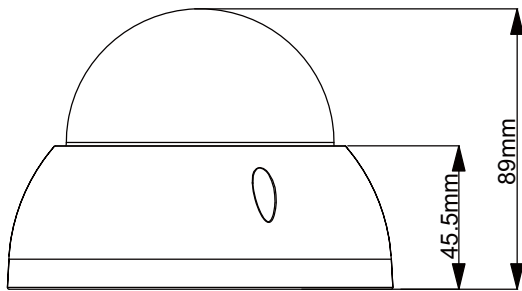

< 8 $&!JF @!&, %&N

Dimensions (mm)

Accessories (optional)

PFB203W	PFA137	PFA152